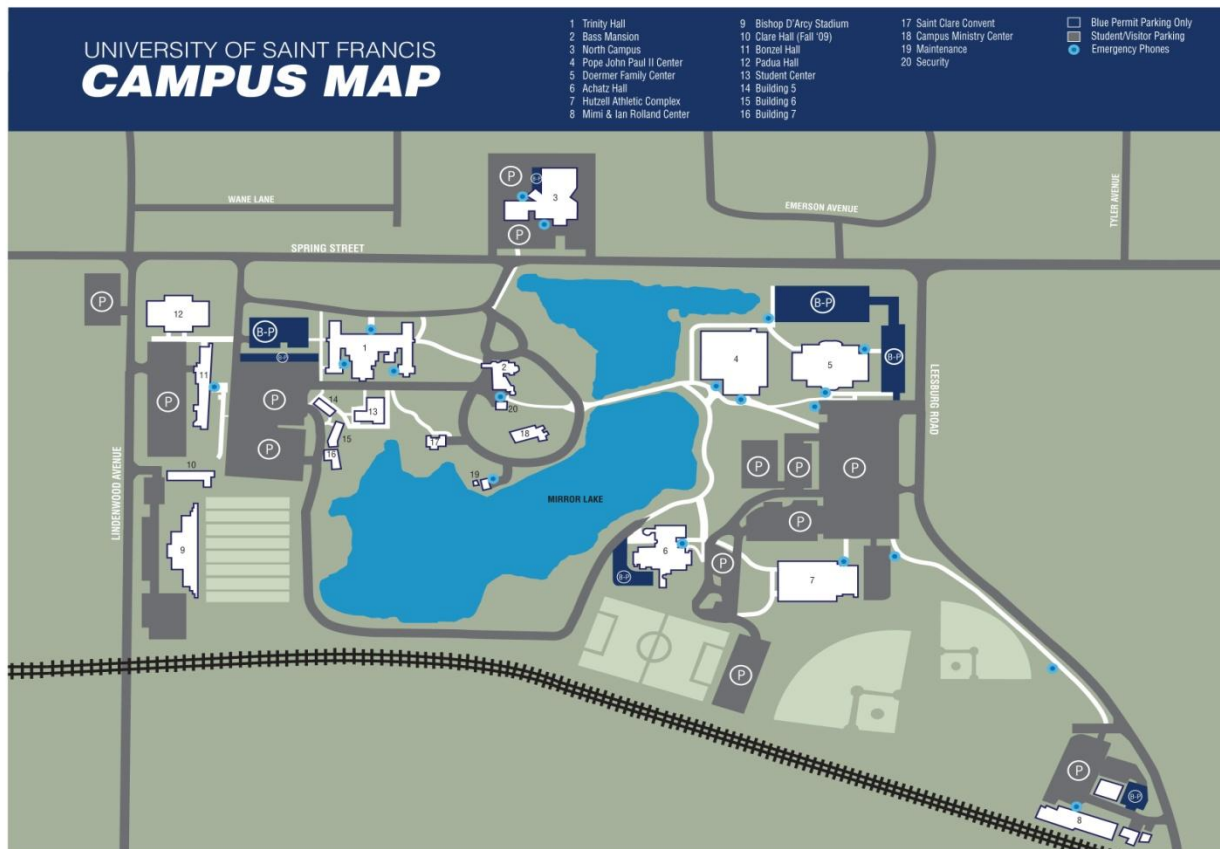

2009-10 UNIVERSITY OF SAINT FRANCIS (IN) VISITORS' GUIDE

Head Coach – Baseball	Greg Roberts	x6222
Head Coach – Men’s Basketball	Jeff Rekeweg	x6220
Head Coach – Women’s Basketball	Gary Andrews	x6216
Head Coach – Cheer Team	Nicole Henline	x6210
Head Coach – Cross Country/Track & Field	Sarah Thrall	x6224
Head Coach – Dance Team	Kristin Pagan	x6221
Head Coach – Men’s/Women’s Golf	Chad LaCross	x6213
Head Coach – Men’s Soccer/Assoc. AD	Mitch Ellisen	x6206
Head Coach – Women’s Soccer	Christy Young	x6229
Head Coach – Softball	Ryan Bolyn	x6231
Head Coach – Women’s Tennis	Kristen Harrow	x6234
Head Coach – Women’s Volleyball	Kevin Lane	x6212

- All USF Football and Business Manager offices are located inside Bishop D’Arcy Stadium on Lindenwood Avenue. Other athletic offices are on the 2nd Floor of Hutzell Athletic Center (Leesburg Road) in the Rolland Hall of Athletics.
- Athletic Director’s office is located in the North Campus building, along with Tennis, Cheer and Dance Team coaches.